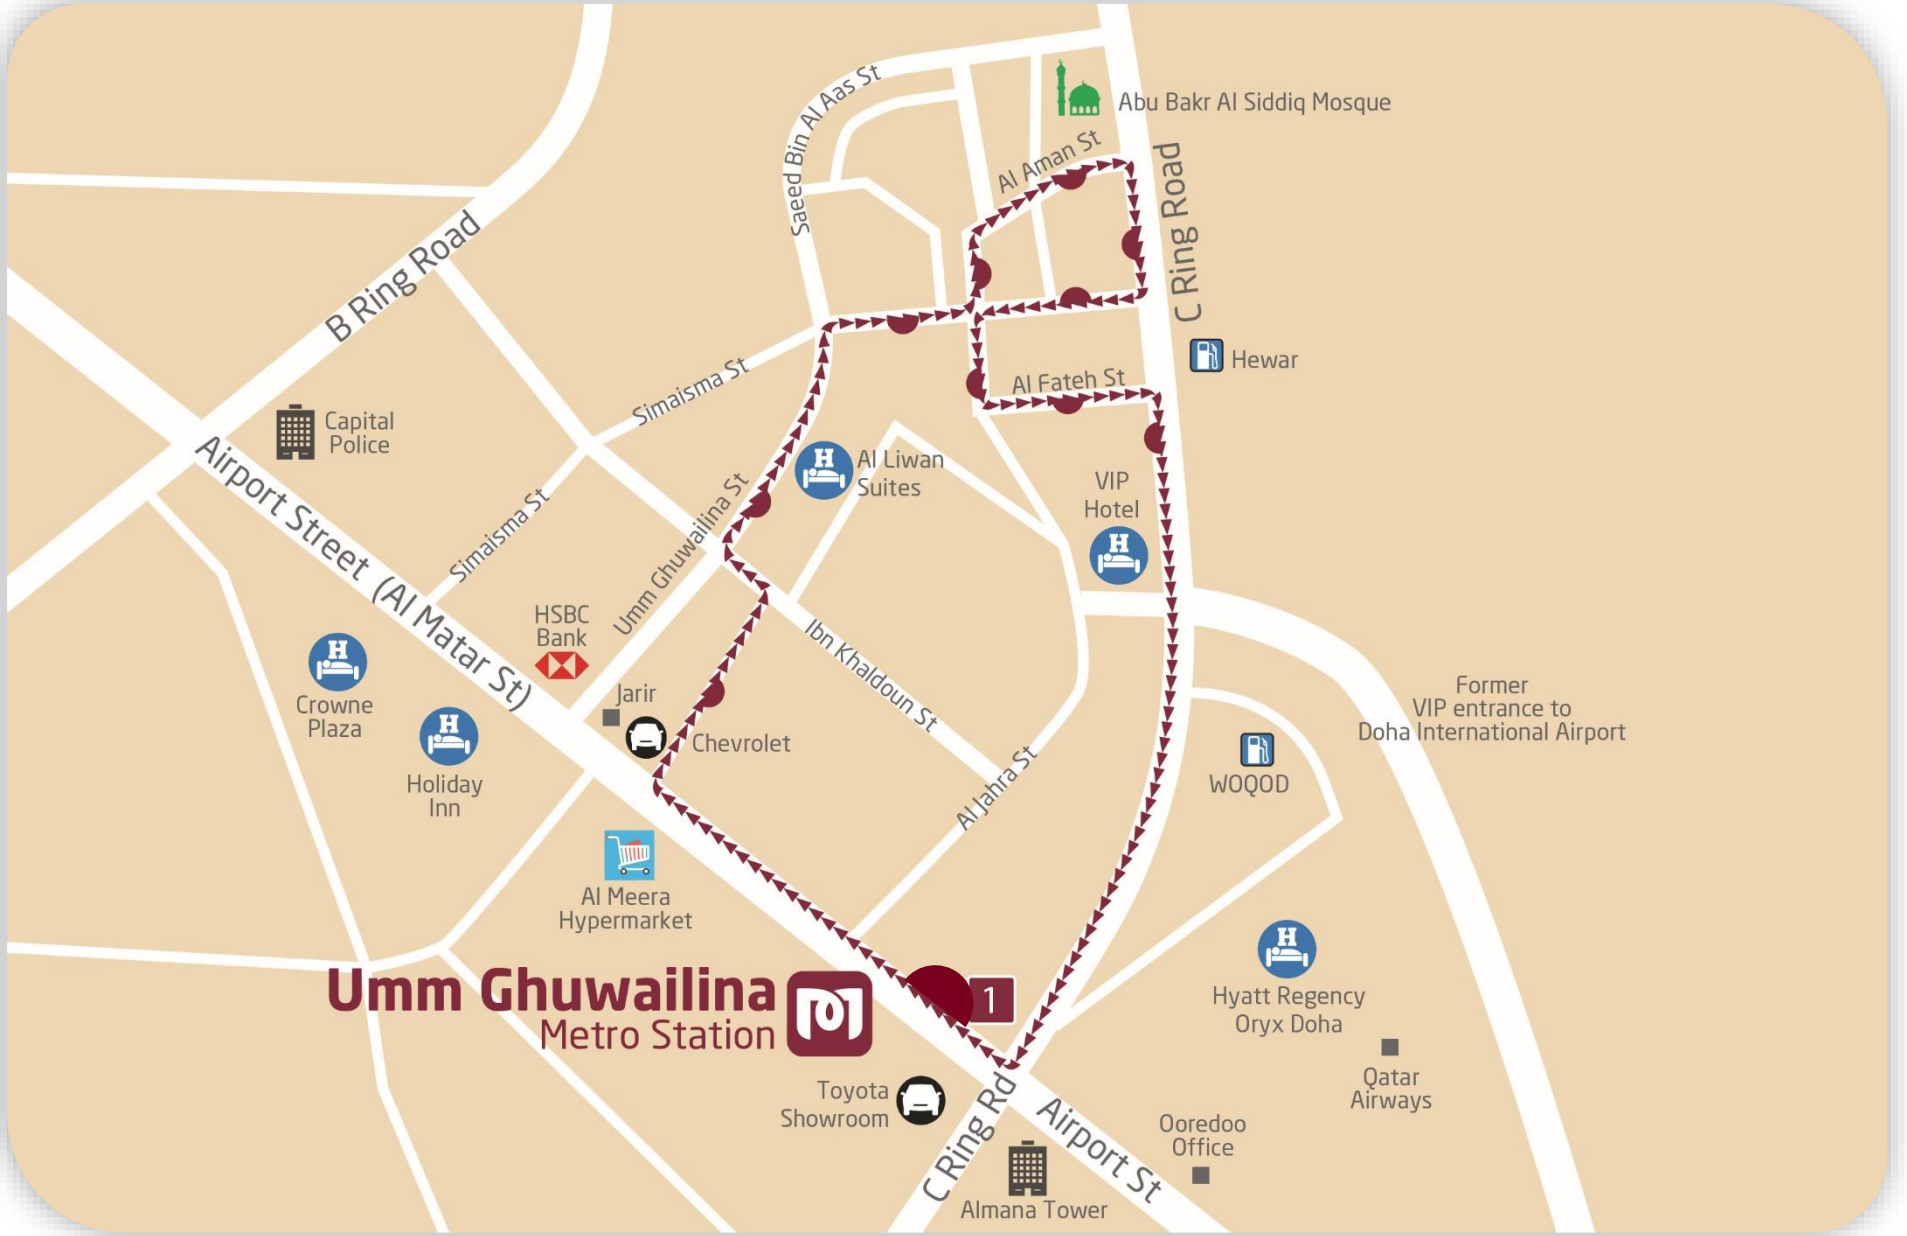

# M116

To Umm Ghuwailina Area

Last Bus 22:57 (Thursday & Friday 23:57)

Buses run every 12 mins.

خدمة  
مجانية

FREE  
SERVICE

Karwa Bus

Qatar Rail