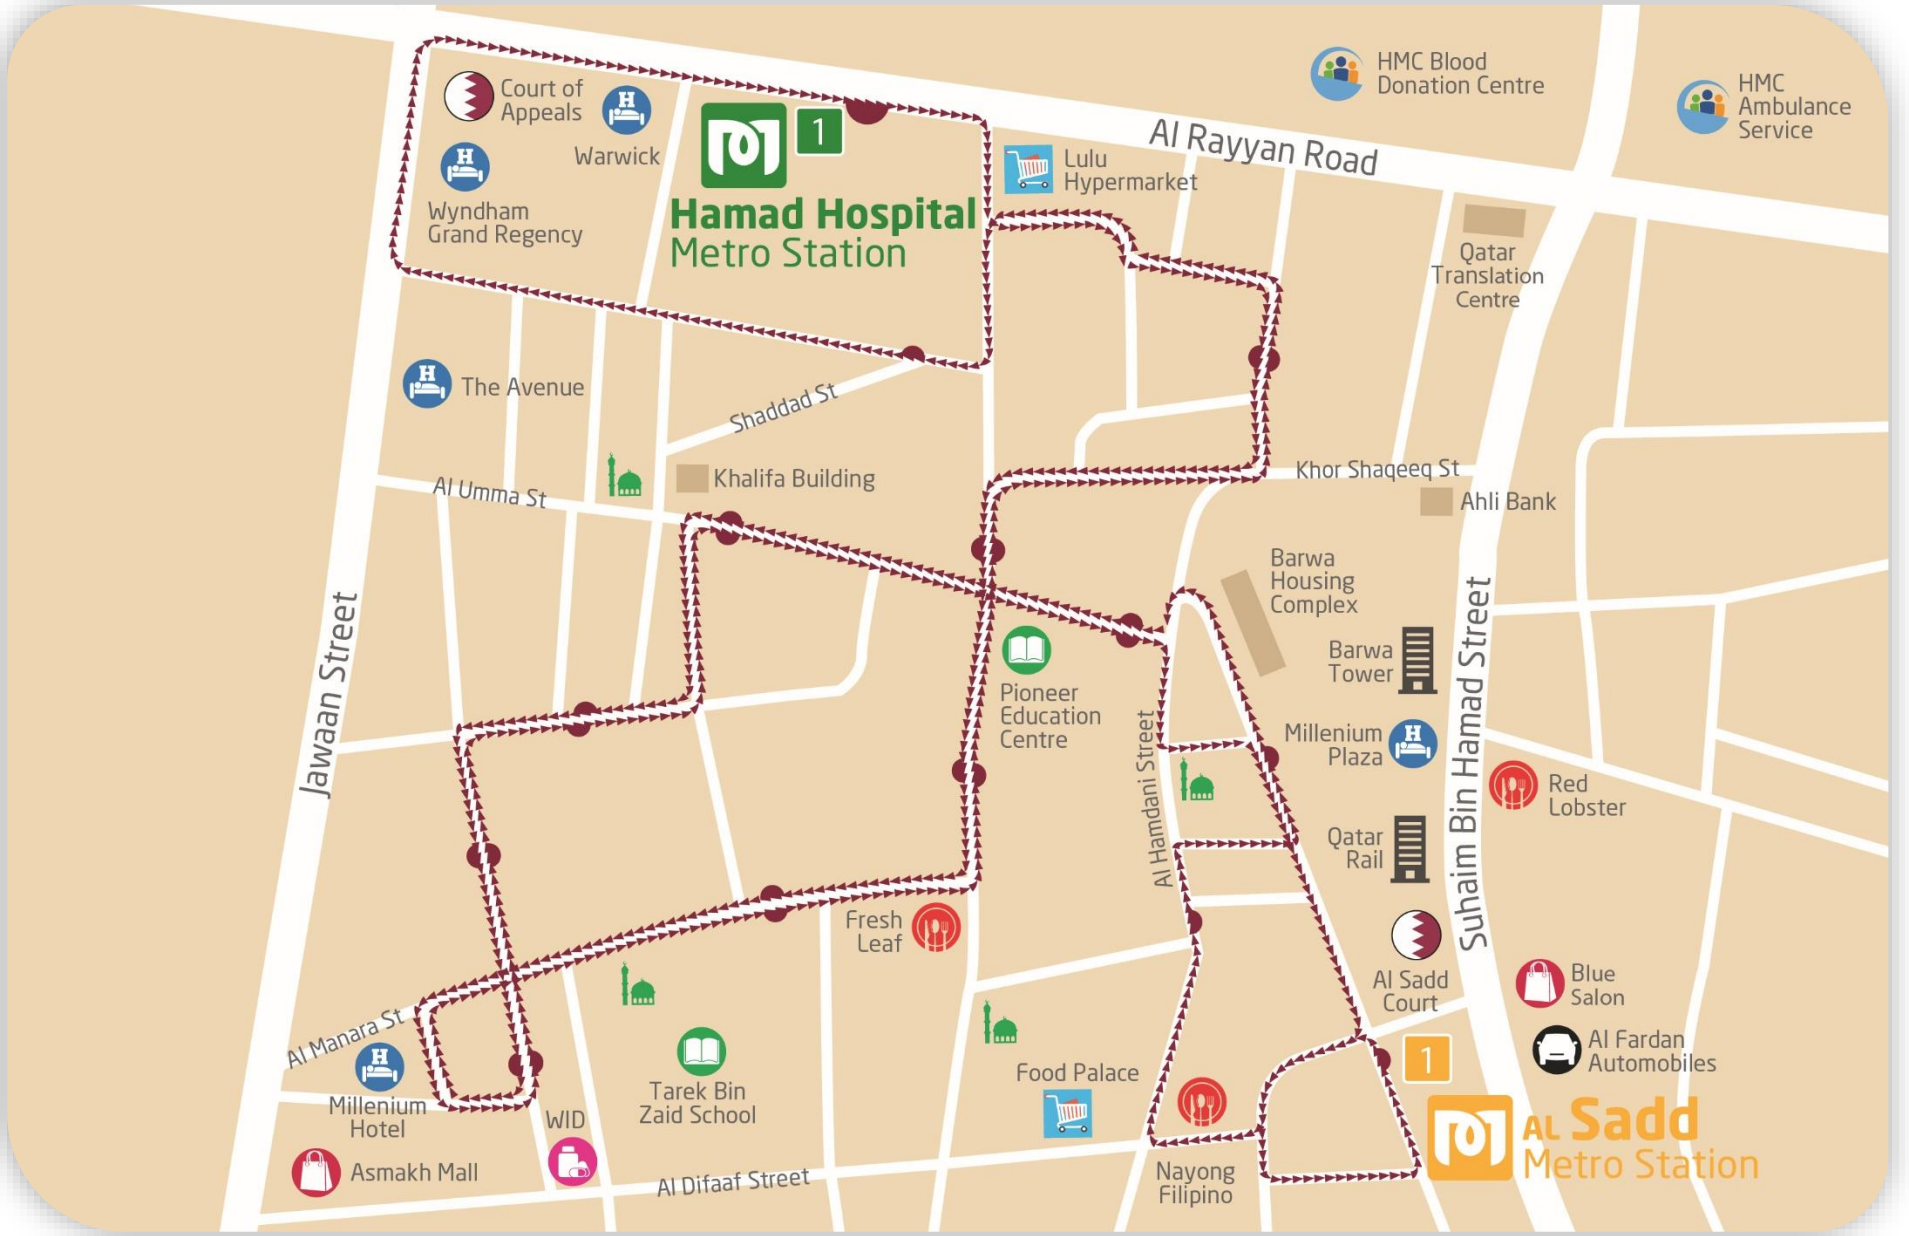

السد

مترو لينك

Al Sadd

metrolink

M210

To Al Sadd (38) Area

Plan your trip and get the latest updates.

Scan to download the Karwa Bus app.