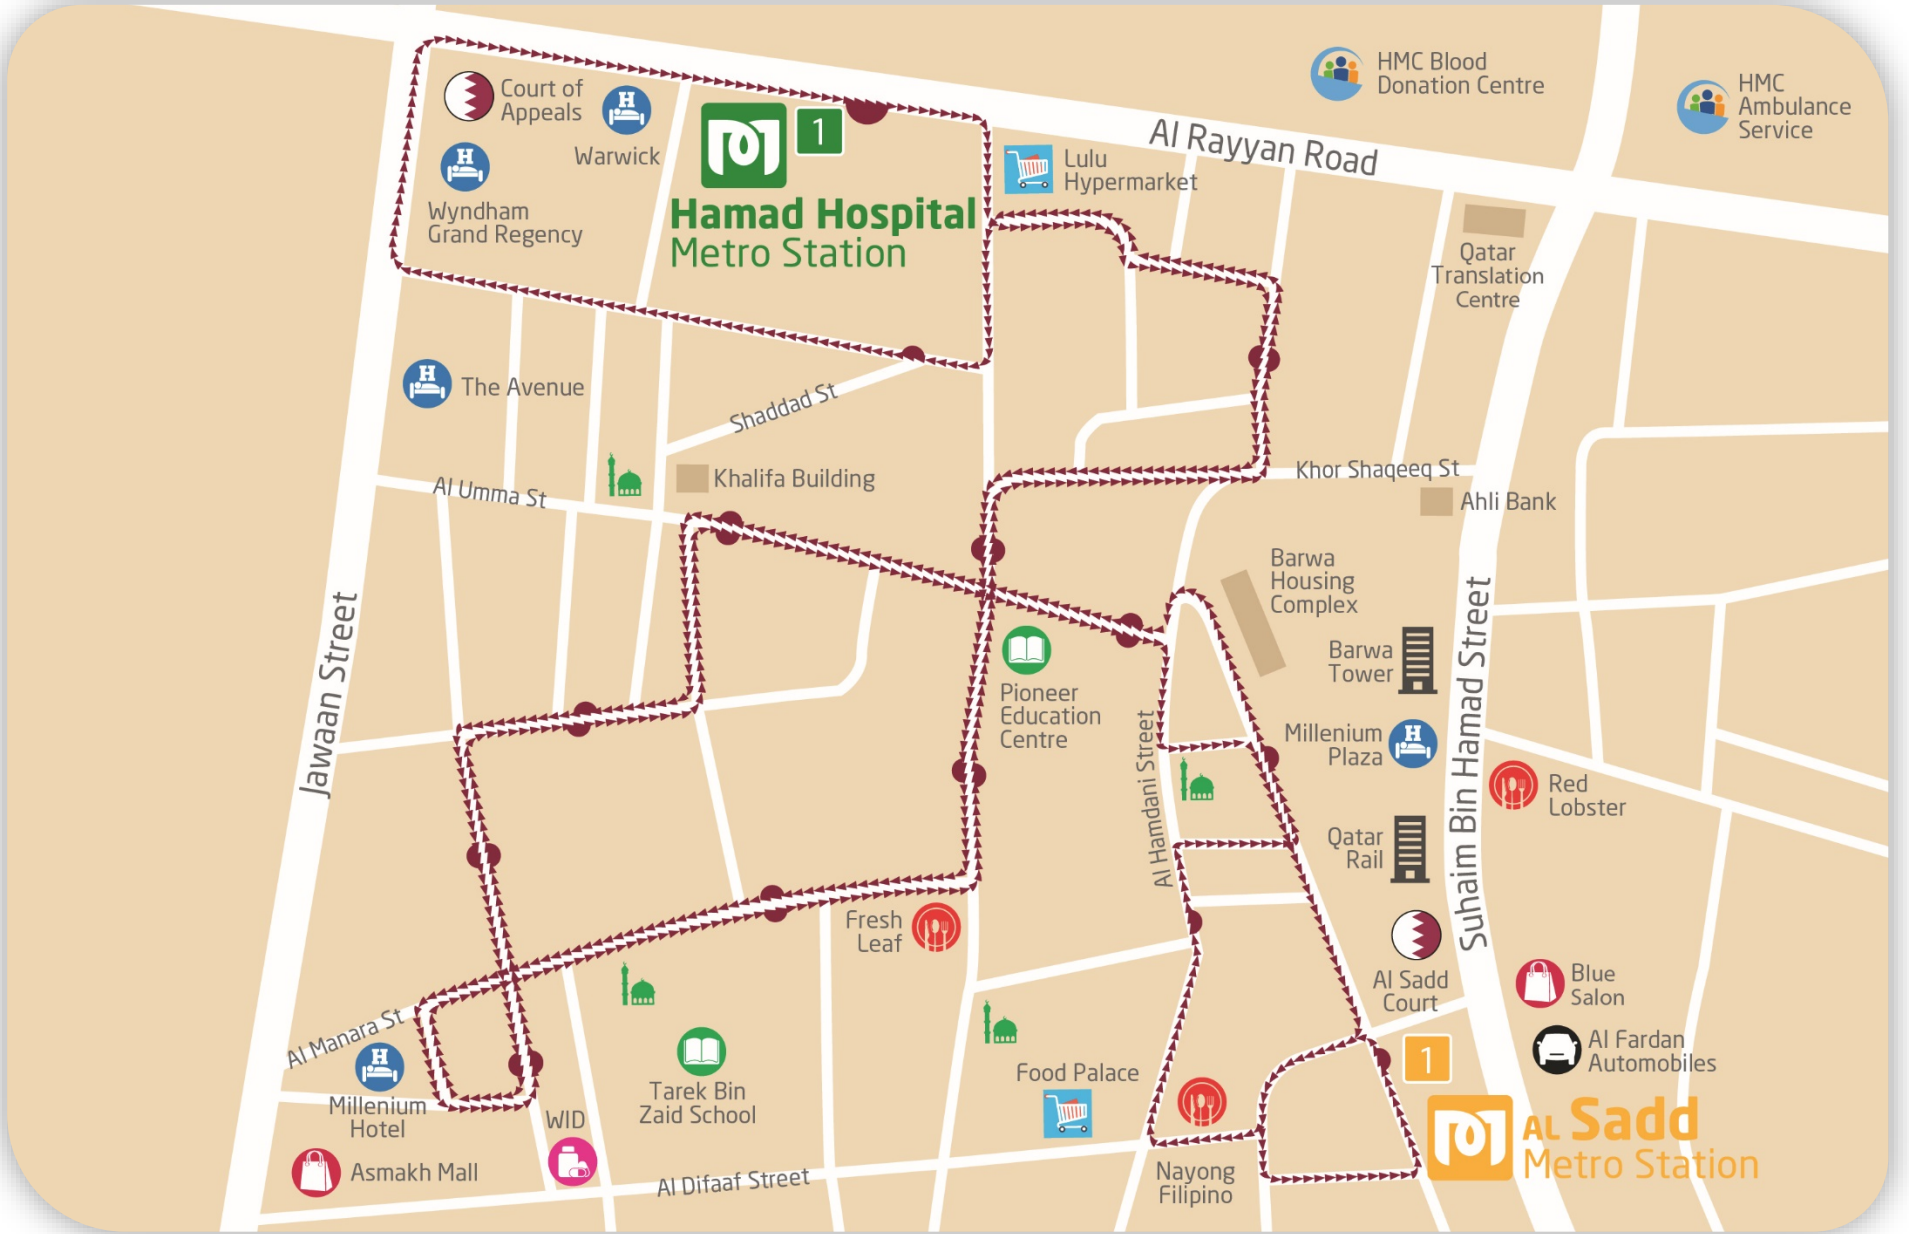

السد

مترو لينك

Al Sadd

metrolink

M210

To Al Sadd (38) Area

Last Bus 23:10 (Thursday and Friday 00:10 (+1 day))

Buses run every 12 mins.